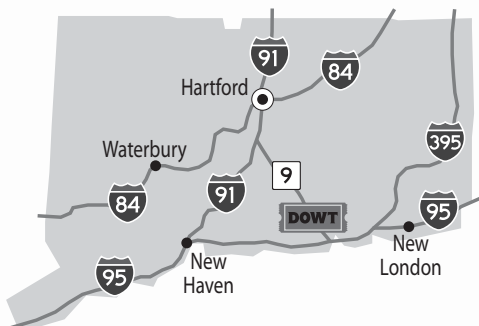

Handicapped Parking:

Entrance at 25 Plains Road (Route 153).

**For tickets and information, visit
www.ticketweb.com/dowt or call 866.468.7630**

Tickets are $18 for ages 2 and up. Advance purchase is recommended.
Ticket sales are final. Events are rain or shine.